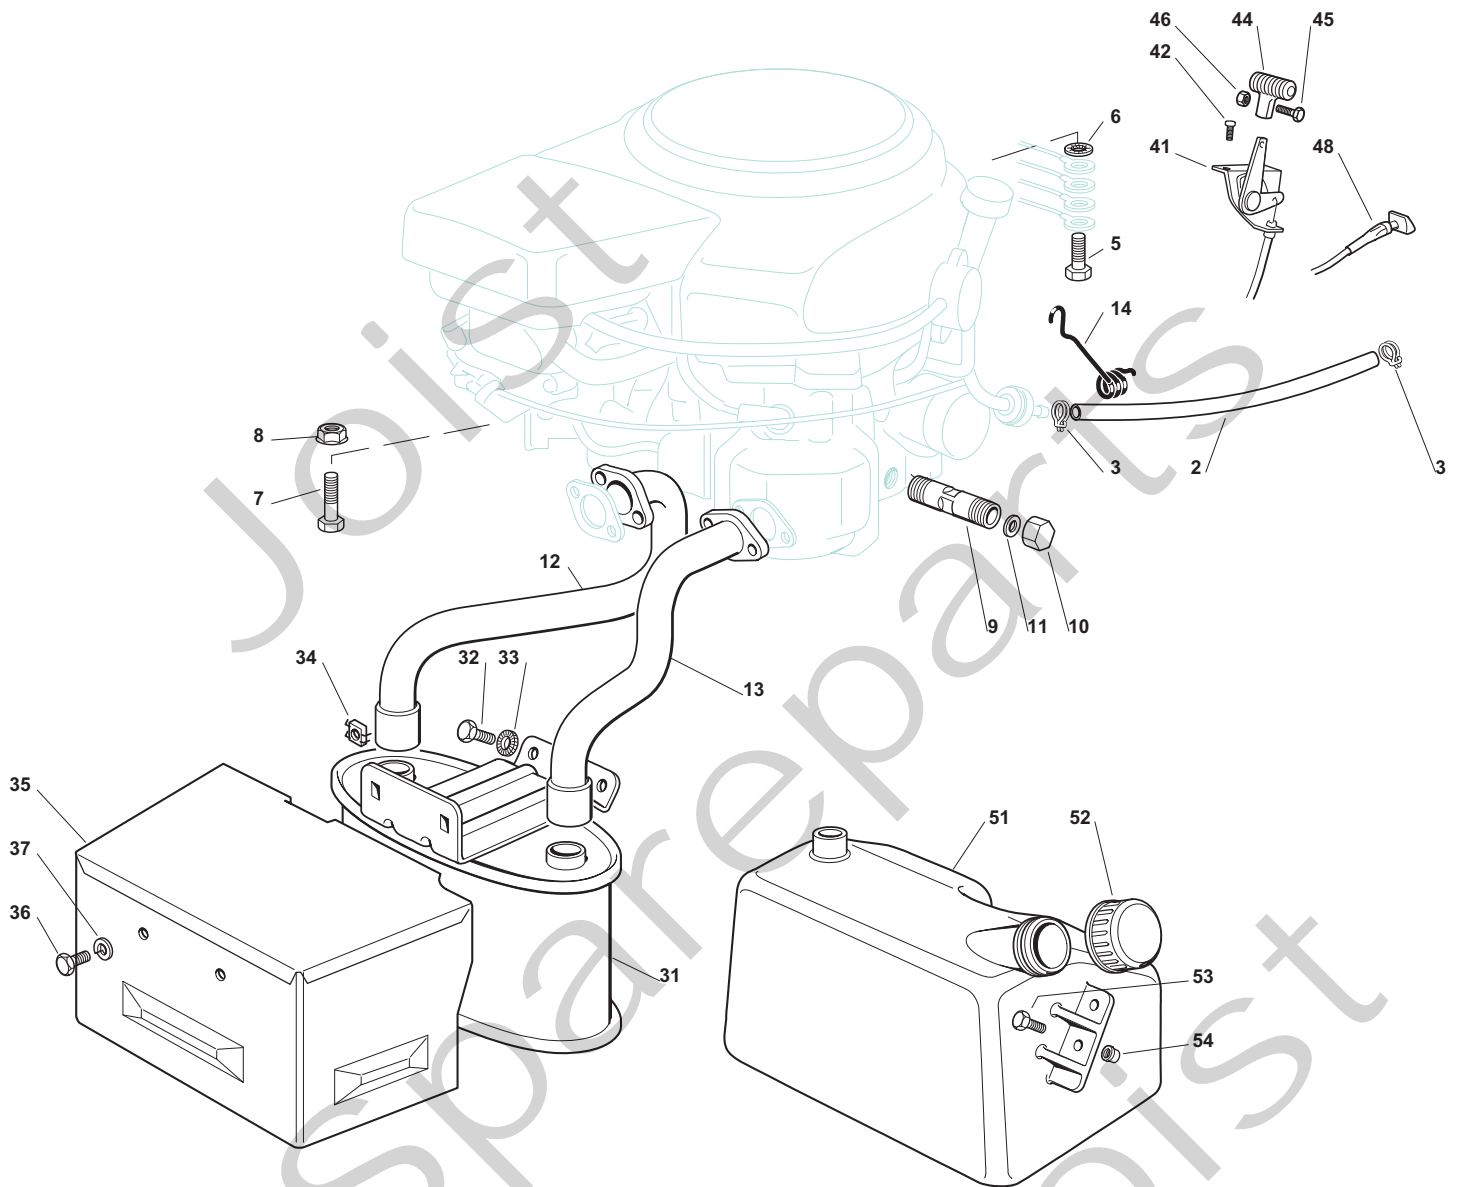

ESTATE ROYAL PRO

Pos. Fig.	Antal Quantity	Art No Part No	Benämning	Description	Anmärkning Notes
2	1	25869027/1	Vevstake	Connecting Tube	
3	2	18375051/1	Slangklämma	Fair Led	
5	1	12735599/0	Skruv	Screw	
6	1	12540260/0	Bricka	Washer	
7	4	12691115/0	Skruv	Left Screw	
8	4	12154210/0	Mutter	Nut	
9	1	25598052/0	Oil Discharge Extension	Oil Discharge Extension	
10	1	18737849/0	Lock	Oil Cap	
11	1	18401001/1	Tätningring	Oil Seal	
12	1	18738221/0	Avgasrör	Exhaust Right Tube	
13	1	18738222/0	Avgasrör	Exhaust Left Tube	
14	1	27430562/0	Fjäder	Spring	
31	1	82750003/0	Ljuddämpare	Muffler	
32	2	12793102/0	Skruv	Screw	
33	2	12540260/0	Bricka	Washer	
34	2	12360425/0	Mutter	Nut	
35	1	82598005/2	Skydd	Guard	
36	2	12792611/0	Skruv	Screw	
37	2	12583500/0	Bricka	Grower	
41	1	82000201/2	Gasreglage	Accelerator	
42	2	125943012/0	Skruv	Screw	
44	1	25394501/0	Knopp	Knob	
45	1	12726388/0	Stift	Screw	
46	1	12290800/0	Mutter	Nut	
48	1	25090001/2	Chokeregglage	Choke Control	
51	1	25735110/3	Tank	Tank	
52	1	25795000/1	Lock	Cap	
53	2	12788910/0	Skruv	Screw	
54	2	12500092/0	Rivet	Rivet	
61	1	33567000/0	Relay	Relay	
62	2	12791500/0	Skruv	Screw	
63	2	12521330/0	Bricka	Washer	
64	2	12521330/0	Bricka	Washer	
65	2	12582100/0	Bricka	Washer	
66	2	12292100/0	Mutter	Nut