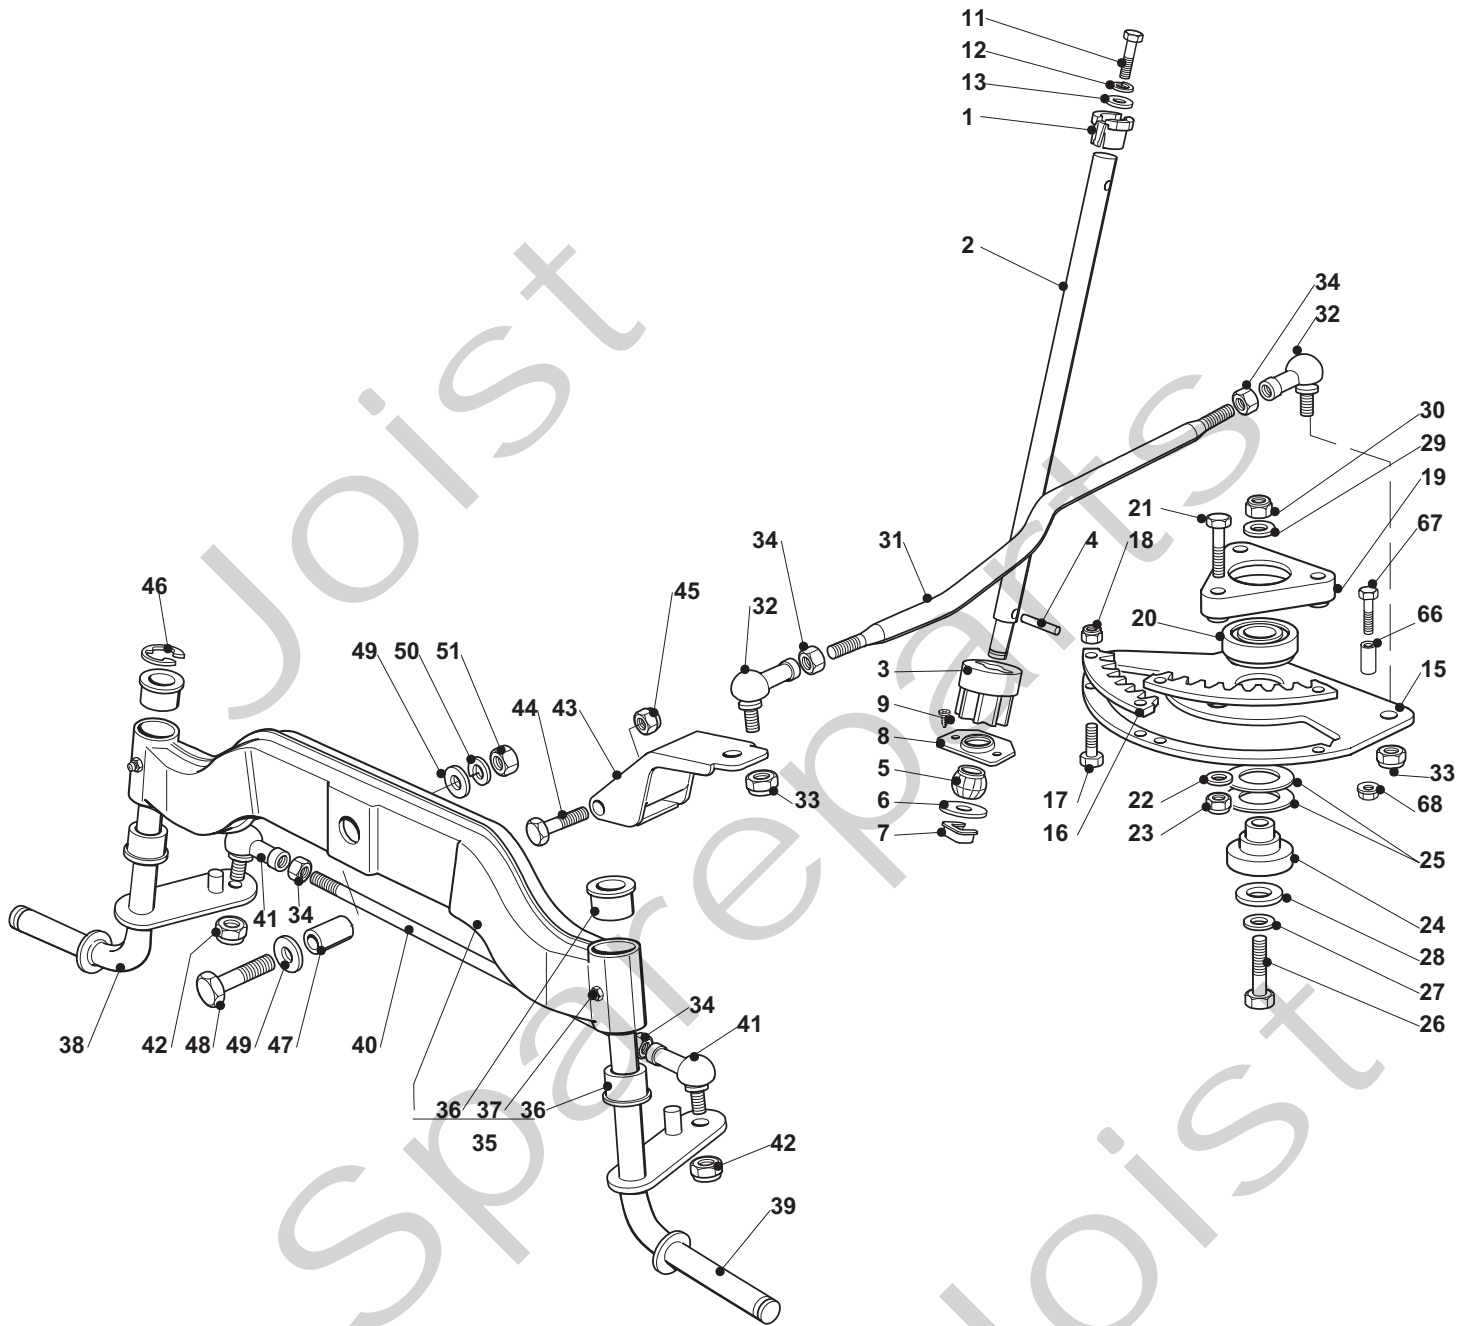

ESTATE ROYAL PRO

Pos. Fig.	Antal Quantity	Art No Part No	Benämning	Description	Anmärkning Notes
1	1	25038004/0	Kompass	Bush	
2	1	125520010/0	Steering Column	Steering Column	
3	1	25570000/2	Drev	Pinion	
4	1	112714300/0	Skruv	Dowel	
5	1	25743000/0	Ledkåpa, Vä+Hö	Joint	
6	1	12521370/0	Bricka	Washer	
7	1	12436030/0	Trombocyt	Plate	
8	1	325785213/1	Stöd	Support	
9	2	12729601/1	Skruv	Screw	
10	1	112620250/0	Stift	Pin	
11	1	12691800/0	Skruv	Screw	
12	1	12583500/0	Bricka	Grower	
13	1	12523060/0	Bricka	Washer	
15	1	325735523/0	Steering Shaft	Steering Shaft	
16	2	325150000/0		Rack	
17	4	12791213/1	Skruv	Screw	
18	4	12154510/0	Mutter	Nut	
19	1	325774453/0	Fäste	Clamp	
20	1	119216047/0	Kullager	Bearing	
21	3	12691100/0	Skruv	Left Screw	
22	3	12523060/0	Bricka	Washer	
23	3	12155000/0	Mutter	Nut	
24	1	125510120/0	Stöd	Support	
25	2	22672153/0	Bricka	Washer	
26	1	12692395/0	Skruv	Screw	
27	1	12523080/0	Bricka	Washer	
28	1	12521390/0	Bricka	Washer	
29	1	12523080/0	Bricka	Washer	
30	1	12156602/0	Mutter	Nut	
31	1	25033003/1	Stång	Steering Rod	
32	2	122746616/0	Mutter	Joint	
32	2	22746600/0	Ledkåpa, vä+hö	Joint	
33	2	122746609/0	Mutter	Joint	
34	4	12156602/0	Mutter	Nut	
35	1	82034001/3	Equalizer With Bush (With 36 + 37)	Equalizer With Bush And Lubricator	
36	4	25034002/1	Bussning	Brass	
37	2	12379511/0	Smörjnippl	Grease Dispenser	
38	1	82230361/0	Right Stub Axle	Right Stub Axle	
39	1	82230359/0	Left Stub Axle	Left Stub Axle	
40	1	25840001/0	Stång	Tie Rod	
41	2	122746616/0	Mutter	Joint	
42	2	12156602/0	Mutter	Nut	
43	1	82318185/0	Spak	Lever	
44	1	12692395/0	Skruv	Screw	
45	1	12155000/0	Mutter	Nut	
46	1	12001000/0	Låsring	Snap Ring	
47	1	25160005/0	Distans	Spacer	
48	1	12694100/0	Skruv	Screw	
49	2	12521390/0	Bricka	Washer	
50	1	12587900/0	Grower	Grower	
51	1	12295800/0	Mutter	Nut	
66	1	22167840/0	Distans	Spacer (Wheels 15")	
67	1	12691200/0	Skruv	Right Screw	
68	1	12293201/0	Mutter	Nut