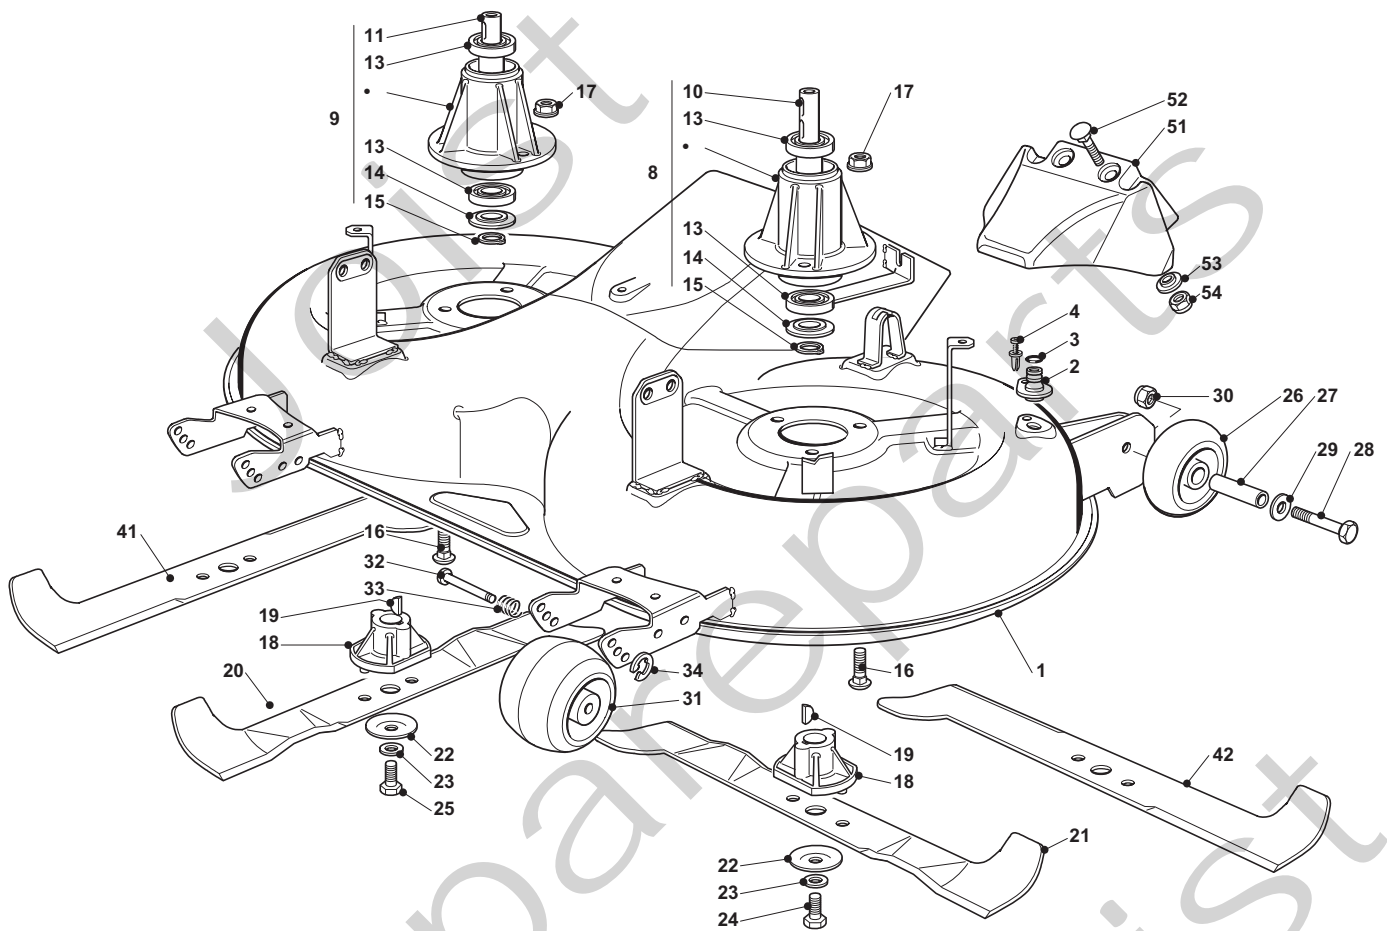

ESTATE ROYAL PRO

ESTATE ROYAL PRO

Pos. Fig.	Antal Quantity	Art No Part No	Benämning	Description	Anmärkning Notes
1	1	382564133/0	Cutting Plate Yellow	Cutting Plate Yellow	
2	2	25033060/0	Water Hose Connection	Water Hose Connection	
3	2	19035000/0	O ring	Or Ring	
4	2	12500030/0	Rivet	Rivet	
8	1	82207200/1	Main Shaft Support	Main Shaft Support	
9	1	82207201/2	Fläns	Secondary Shaft Support	
10	1	25020800/1	Knivaxel	Main Blade Shaft	
11	1	25020801/2	Knivaxel	Secondary Blade Shaft	
13	4	19216032/0	Kullager	Bearing	
14	2	25160501/0	Dammskydd	Dust Cover	
15	2	12609260/0	Seeger	Seeger	
16	6	12818700/0	Skruv	Screw	
17	6	12154210/0	Mutter	Nut	
18	2	25463200/0	Knivfäste	Blade Hub	
19	2	12139100/0	Kil	Feather, Crankshaft Ø 22.2	
20	1	82004348/0	Kniv	Right Blade Mulching, Winged (Mod. 102)	
21	1	82004347/0	Kniv	Left Blade Mulching, Winged (Mod. 102)	
22	2	22160400/0	Dammskydd	Dust Cover	
23	2	12523080/0	Bricka	Washer	
24	1	12735694/0	Skruv	Screw	
25	1	12735695/1	Skruv	Screw	
26	2	182700003/0		Anti Scalp Wheel Ø 80	
27	2	25510072/0	Distans	Spacer	
28	2	12692050/0	Skruv	Screw	
29	2	12523060/0	Bricka	Washer	
30	2	12293201/0	Mutter	Nut	
31	2	182700004/0		Anti Scalp Wheel Ø 100	
32	2	125510121/0	Stift	Pin	
33	2	22450115/0	Fjäder	Spring	
34	2	12000930/0	Avgasrör	Crown Fastener	
41	1	82004341/1	Kniv	Right Blade, Winged (Mod. 102)	
42	1	82004340/1	Kniv	Left Blade, Winged (Mod. 102)	
51	1	325140100/0	Deflektor	Deflector	
52	2	12815210/0	Skruv	Screw	
53	2	25038002/1	Bussning	Bush	
54	2	12154510/0	Mutter	Nut