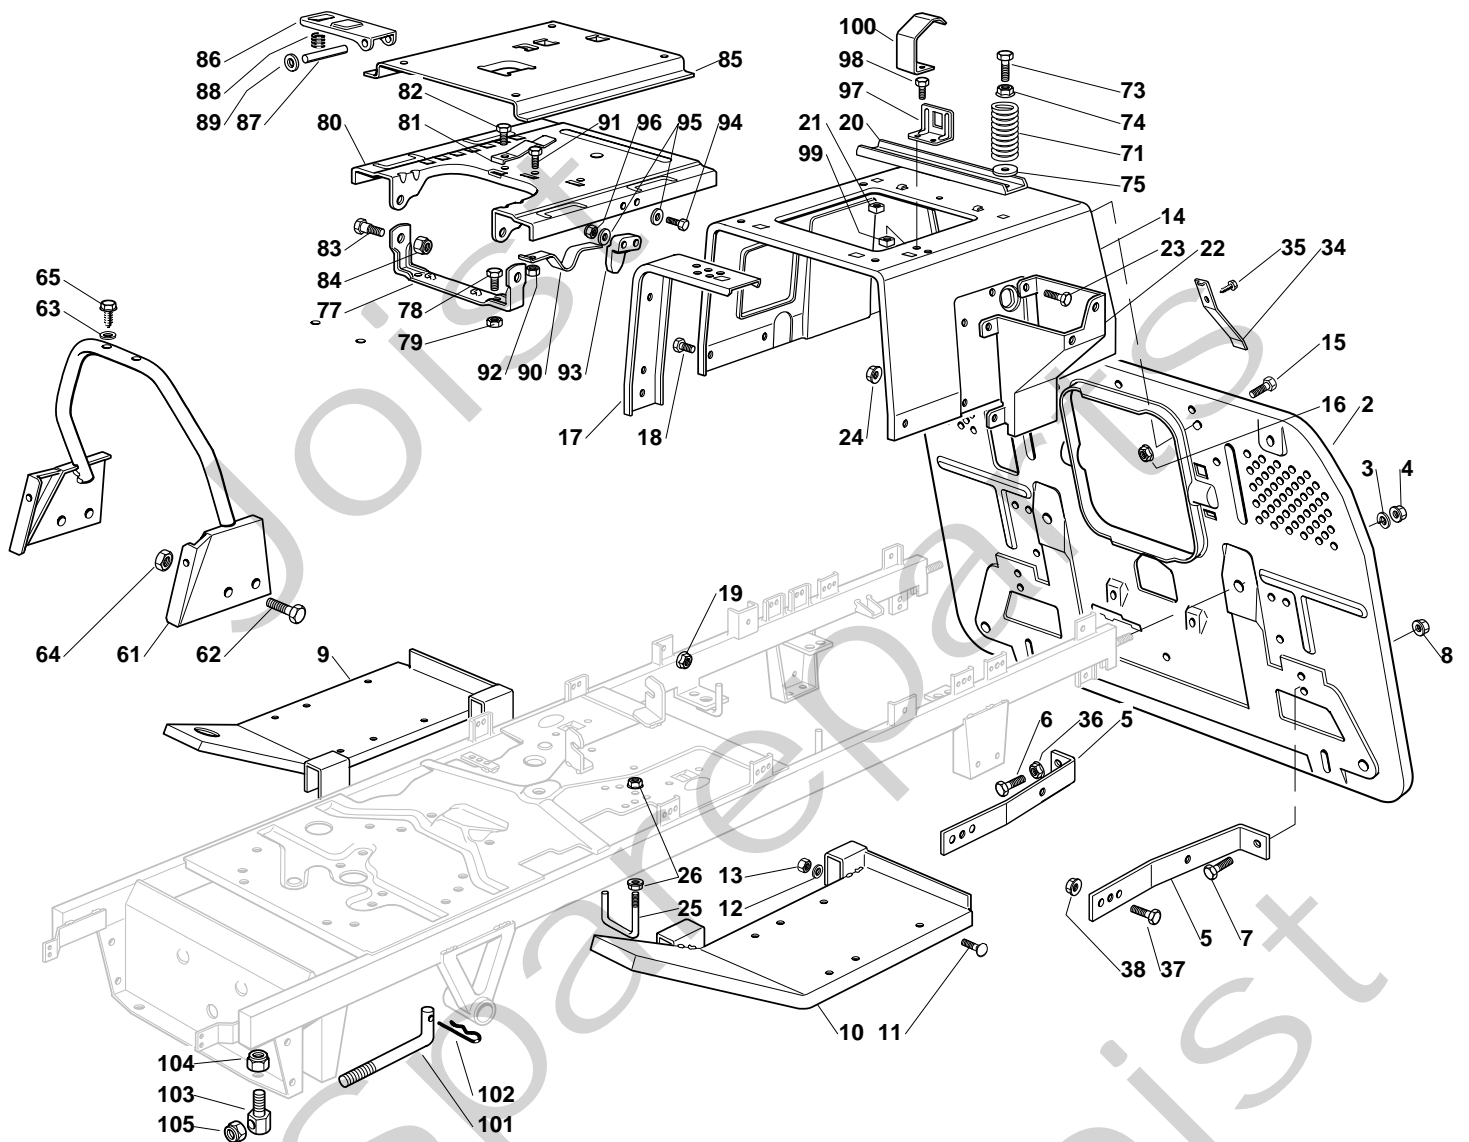

ESTATE ROYAL PRO

ESTATE ROYAL PRO

Pos. Fig.	Antal Quantity	Art No Part No	Benämning	Description	Anmärkning Notes
3	2	12585100/0	Grower	Grower	
4	2	12295200/0	Mutter	Nut	
5	2	25774273/1	Reduktion	Stiffening	
6	1	12691100/0	Skruv	Left Screw	
7	3	12793102/0	Skruv	Screw	
8	4	12293201/0	Mutter	Nut	
9	1	382510041/2	Fotsteg-hö Stöd	Right Footboard Support	
10	1	382510043/2	Fotsteg-Vä Stöd	Left Footboard Support	
11	4	12815245/0	Skruv	Screw	
12	4	12523040/0	Bricka	Washer	
13	4	12154510/0	Mutter	Nut	
14	1	325785133/4	Seat Support	Seat Support	
15	5	12791011/0	Skruv	Screw	
16	5	12292102/0	Mutter	Nut	
17	2	25650065/0	Reduktion	Stiffening	
18	6	12791011/0	Skruv	Screw	
19	6	12292102/0	Mutter	Nut	
20	1	25650067/0	Reduktion	Stiffening	
21	2	12360420/0	Mutter	Nut	
22	1	325785137/1	Stöd	Support	
23	4	12791011/0	Skruv	Screw	
24	4	12292102/0	Mutter	Nut	
25	1	25580019/0	Remstyrning	Belt Guide (Hydro)	
26	2	12292102/0	Mutter	Nut	
34	1	25430238/0	Fjäder	Spring	
35	1	12731580/0	Skruv	Screw	
36	1	12293200/0	Mutter	Nut	
37	2	12793102/0	Skruv	Screw	
38	2	12293201/0	Mutter	Nut	
61	1	382650045/0	Chassi	Chassis	
62	4	12792611/0	Skruv	Screw	
63	2	12521330/0	Bricka	Washer	
64	4	12292102/0	Mutter	Nut	
65	2	12731350/0	Skruv	Screw	
71	2	125430257/1	Fjäder	Spring	
73	2	25943001/0	Skruv	Screw	
74	2	12293201/0	Mutter	Nut	
75	2	12523070/0	Bricka	Washer	
77	1	82774207/0	Seat Clamp Support	Seat Clamp Support	
78	2	12792611/0	Skruv	Screw	
79	2	12293201/0	Mutter	Nut	
80	1	25785149/2	Lufffilterhus	Fixed Seat Supp.	
81	1	25430203/0	Fjäder	Spring	
82	1	12731580/0	Skruv	Screw	
83	2	22524970/2	Stift	Pin	
84	2	12155010/0	Mutter	Nut	
85	1	325785147/1	Seat Support	Seat Support	
86	1	325318109/1	Spak	Stop Lever	
87	1	25510000/0	Stift	Pin	
88	1	125430202/1	Fjäder	Spring	
89	2	12604897/0	Bricka	Washer	
90	1	25430223/2	Fjäder	Spring	
91	1	12789000/0	Skruv	Screw	
92	1	12154330/0	Mutter	Nut	
93	1	25060033/0	Fäste	Cam	
94	2	12815050/0	Skruv	Screw	
95	4	12521320/0	Bricka	Washer	
96	2	12154330/0	Mutter	Nut	
97	1	25755025/1	Fästvinkel	Bracket	
98	2	12735110/0	Skruv	Screw	
99	2	12437502/0	Trombocyt	Plate	
100	1	25430255/0	Fjäder	Spring	
101	2	125510119/0	Stång	Tie Rod	
102	2	24487997/0	Bricka	Washer	
103	2	25510040/1	Stift	Pin	
104	2	12155000/0	Mutter	Nut