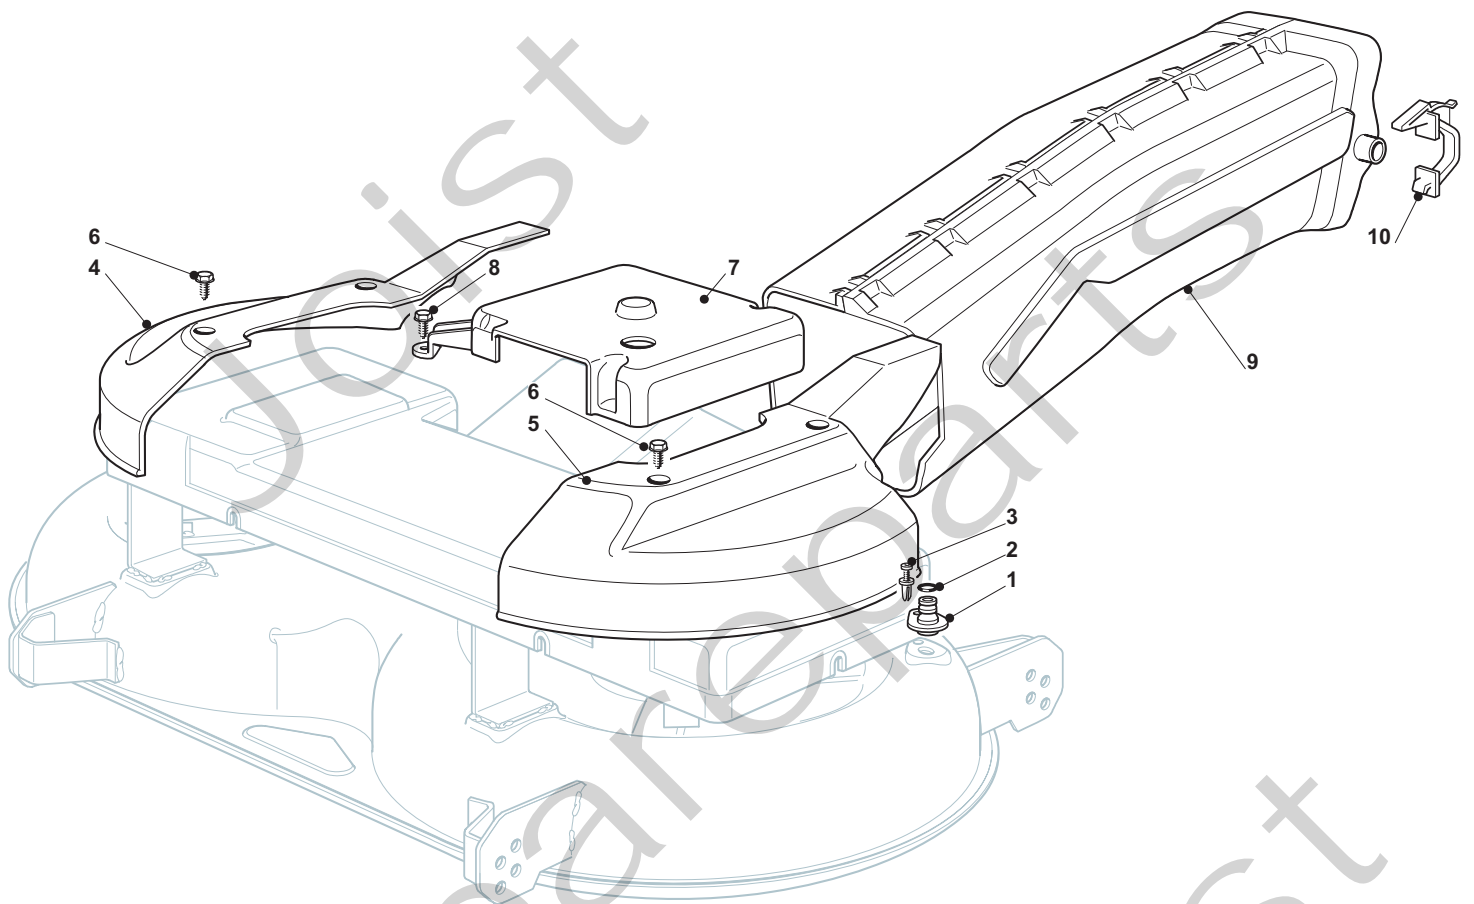

ESTATE ROYAL PRO

ESTATE ROYAL PRO

Pos. Fig.	Antal Quantity	Art No Part No	Benämning	Description	Anmärkning Notes
1	2	25033060/0	Water Hose Connection	Water Hose Connection	
2	2	19035000/0	O ring	Or Ring	
3	2	12500030/0	Rivet	Rivet	
4	1	25060104/0	Skydd	Guard Black	
5	1	25060105/0	Skydd	Guard Black	
6	4	12735403/0	Skruv	Screw	
7	1	25600049/0	Skydd	Guard	
8	3	12735403/0	Skruv	Screw	
9	1	382108016/1	Inmatningstratt	Conveyor	
10	2	25774373/0	Fäste	Clamp